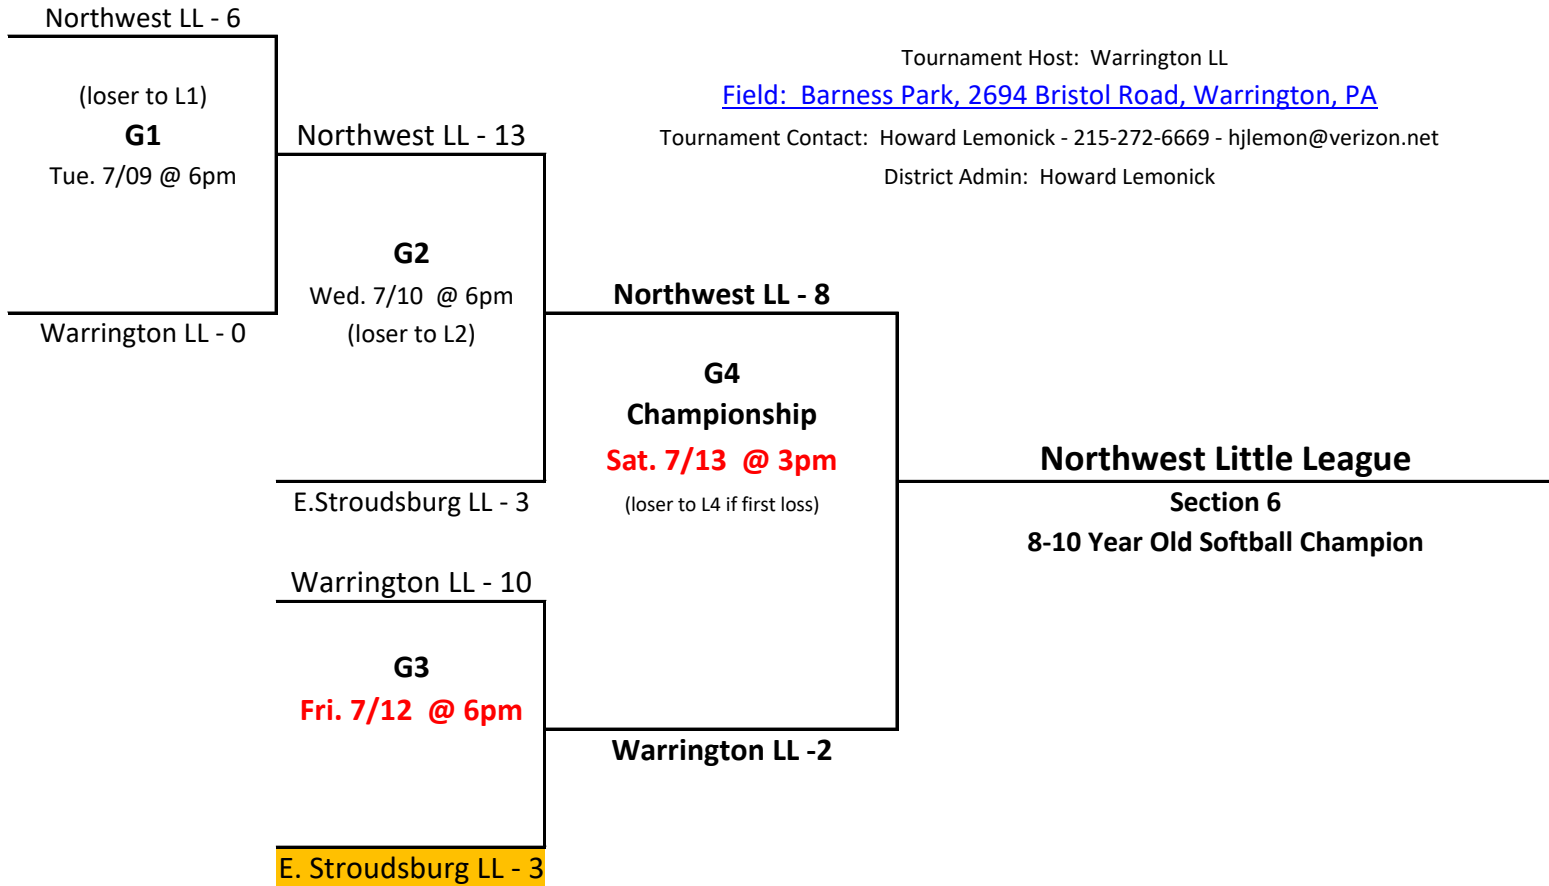

SECTION 6 8-10 YEAR-OLD SOFTBALL 3 teams HOST: D-30 2019

Host Team: 3rd base dugout
 Other: Top of bracket: 1st base dugout

SECTION 7/10-7/14 D30 - Warrington LL
 STATE 7/18-7/24 S3-D15 Wellsboro LL
 REGION 7/29-8/04

Team traveling the shortest distance gets the field 1 hour prior to game time for 20 minutes.
Team traveling the longest distance gets the field 40 minutes prior to game time for 20 minutes.
Where multiple fields are available on site, contact the Tournament Game Director or Host League.