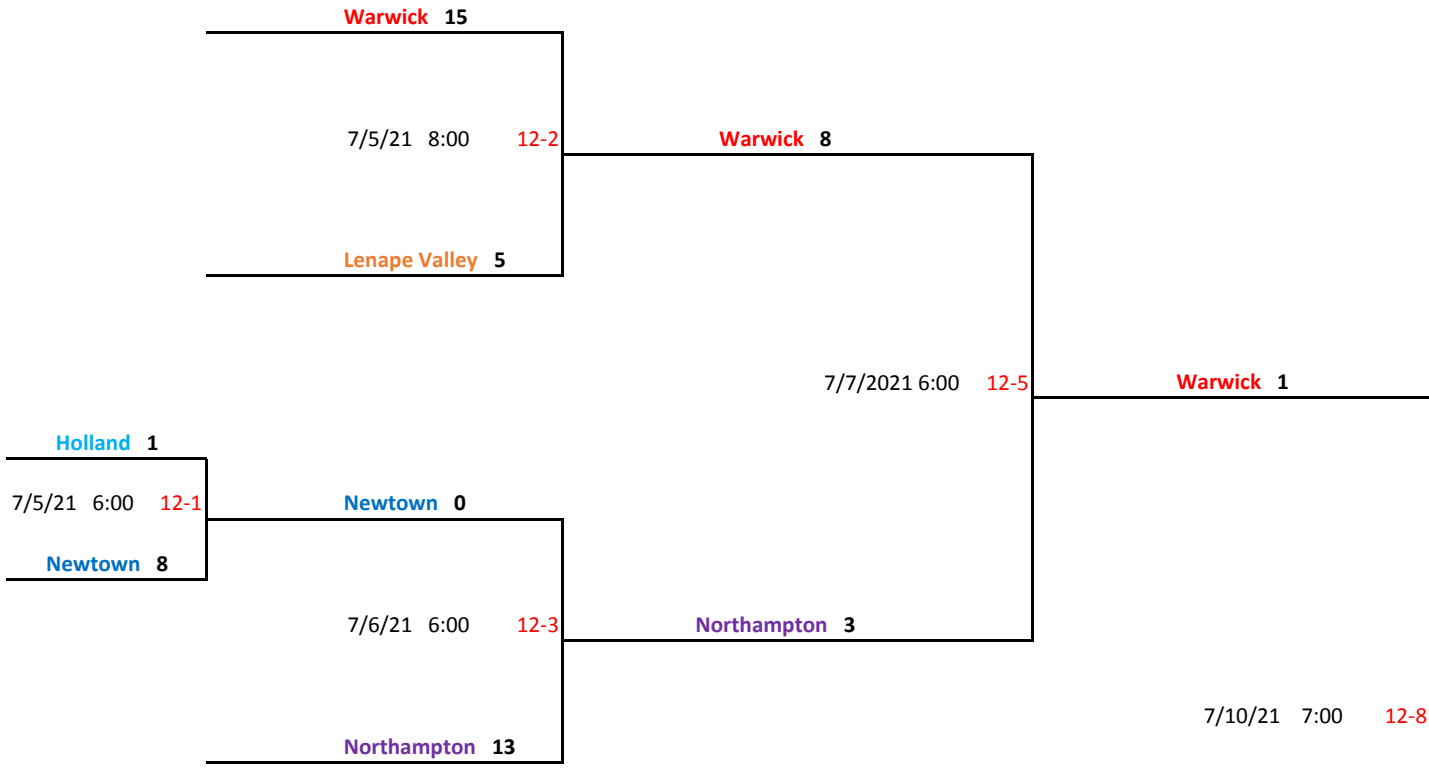

10 - 12 District 30 Tournament Bracket

Winner's Bracket

Loser's Bracket