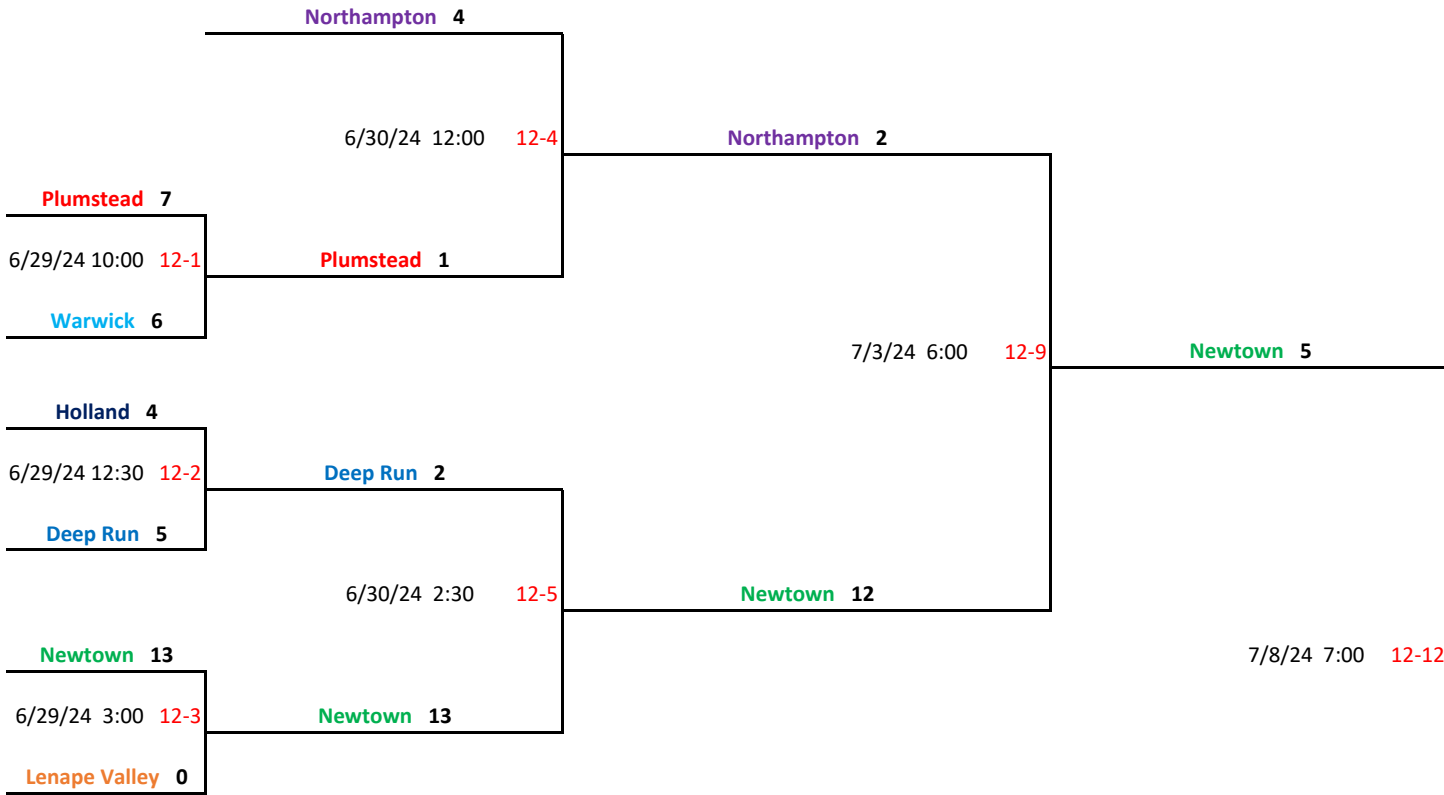

10 - 12 District 30 Tournament Bracket

Winner's Bracket

Loser's Bracket